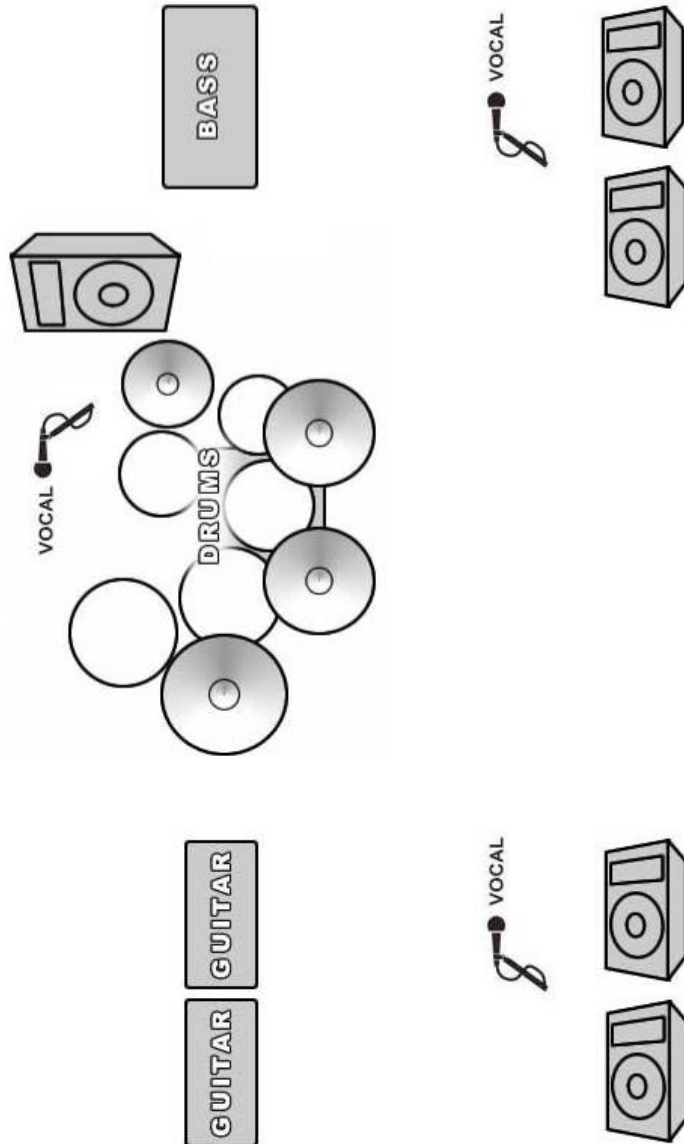

BAND OF FRIENDS

Backline List

Gerry McAvoy – BASS

1x Bass amplifier **AMPEG SVT** or **SVT 11**
1x Bass amplifier cabinet **AMPEG 8/10"**
2x Bass stand

Marcel Scherpenzeel – GUITAR

2x Guitar amplifier **VOX AC 30** (Preferred)
or
2x Tube amplifier minimum 50 Watts
(e.g. Blues Deluxe, Blues Deville, Fender Hot Rod Deville, Fender Bassman)
1x **Fender Telecaster** with strap
2x Guitar stand

Brendan O'Neill – DRUMS

1x Drums set **Ludwig, Gretsch** or **Yamaha**, but not DW:

- 22" Bass Drum
- 12" Rack Tom
- 16" Floor Tom
- 6" Metal Snare Drum

Hardware

- 4x Boom Cymbal stands
- 2x Snare stand
- Hi-Hat stand
- Bass Drum Pedal
- Drum Throne

1x Floor Fan

BAND OF FRIENDS

Stage Plan

VOICES

3x Microphone **SHURE SM 58** or **BETA 58** + stands

MONITORS

5x Monitors with 3 separate lines